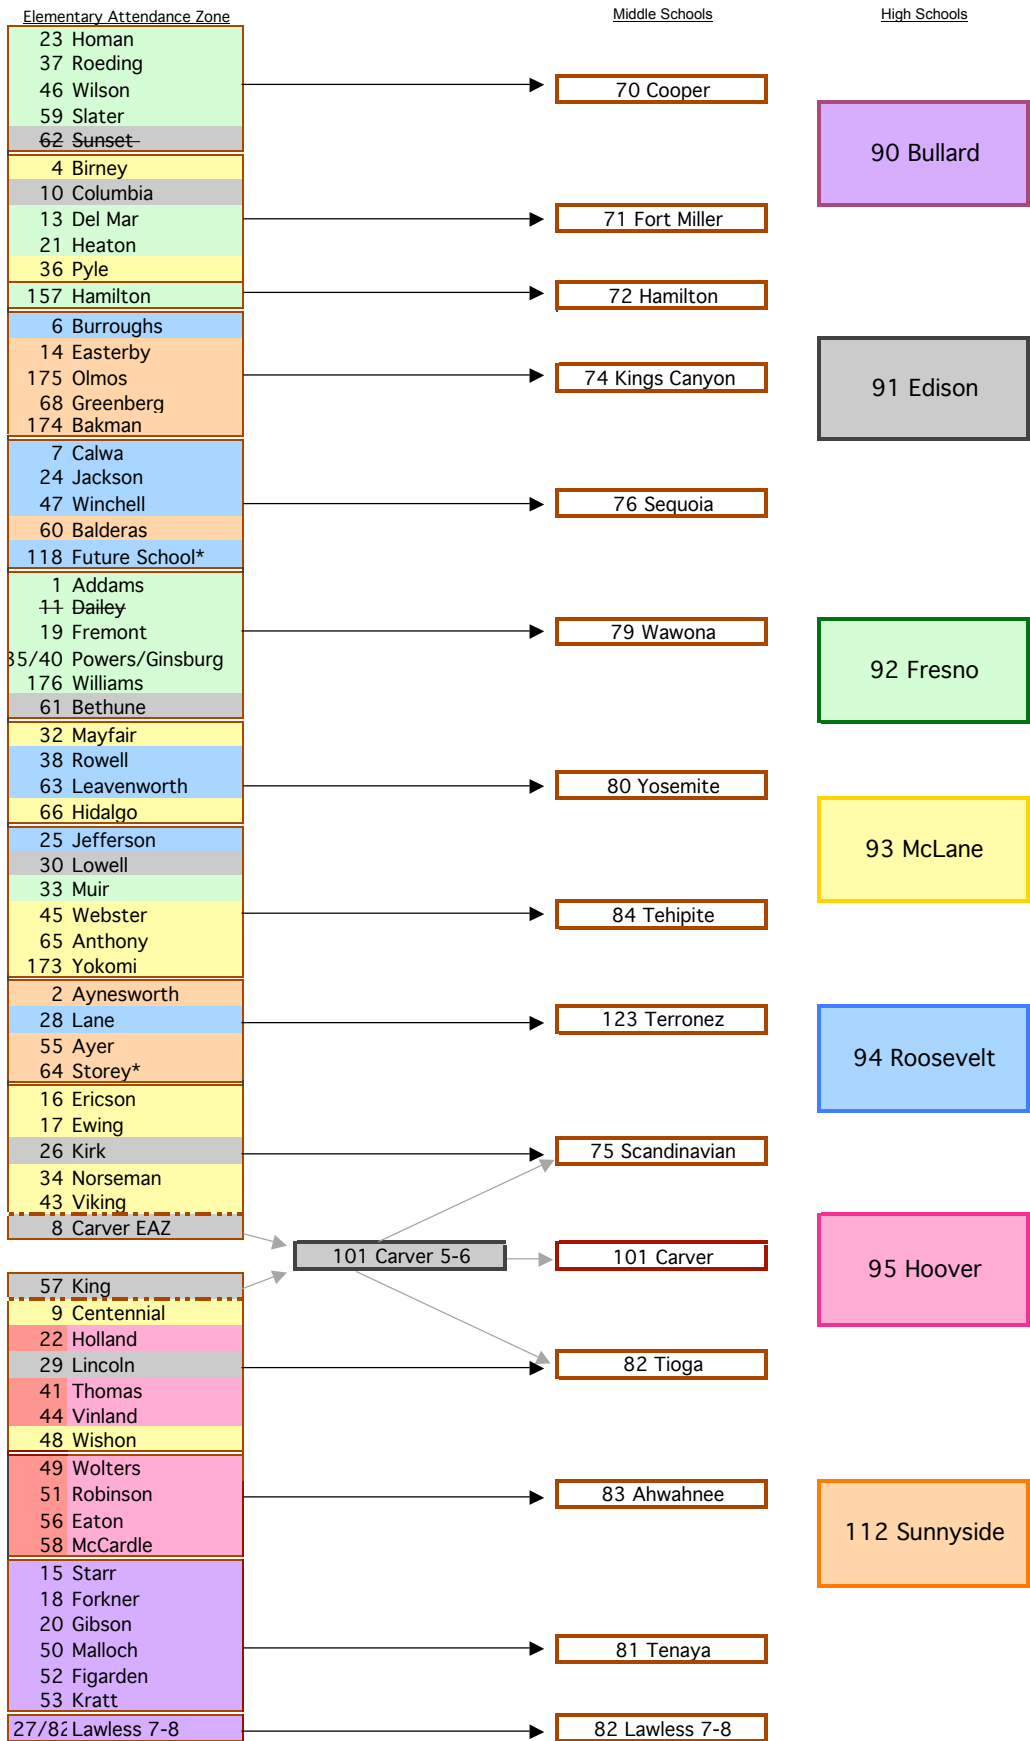

2007-2008 Feeder Patterns - Fresno Unified School District

\*EAZ 118 will be a Future School and will be bordered by: Butler-Cedar-California-East-Hamilton-Orange Streets. It is currently a satellite at Storey with students registered under #64.