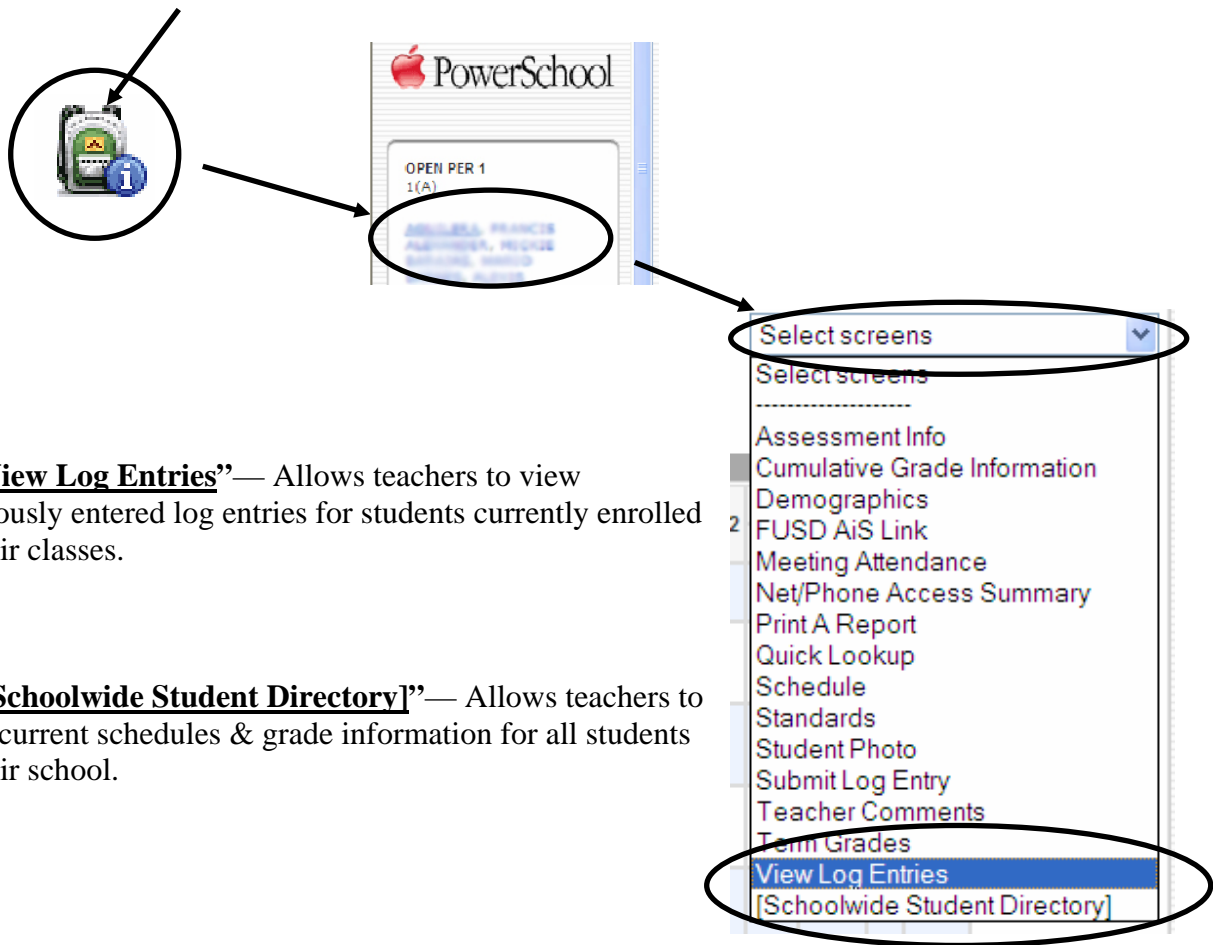

New custom pages are now available via the “**Select screens**” drop down menu accessible after clicking on the backpack icon & then a student name in the lefthand column.

1) “**View Log Entries**”— Allows teachers to view previously entered log entries for students currently enrolled in their classes.